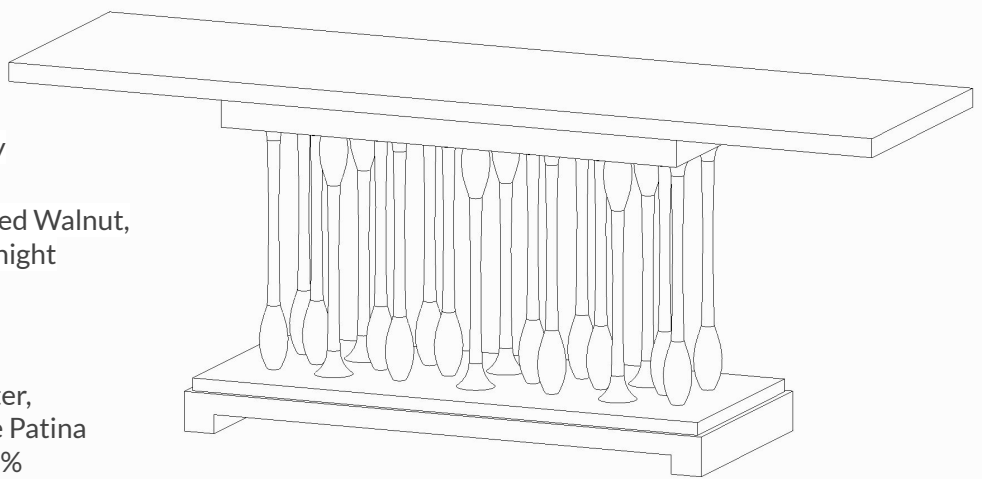

ANETSODI CONSOLE TABLE

SHOWN IN: SOLID MAHOGANY

CONTACT US FOR ORDERING, CUSTOMIZING, AND MORE INFORMATION

ANETSODI CONSOLE TABLE

Stickball

The Anetsodi Console was inspired by utilizing the soft curves and simple shape of the stick used in the Native American sport of 'Stickball' - creating a rhythm of beautiful unison. Achieving a striking balance between solidity and lightness, the Anetsodi table is perfect as a Dining Table or as a console in an entryway. Each piece is by hand and is marked by unique characteristics with the bulbous stick structure be it in wood, resin glass or metal.

TECHNICAL INFORMATION

Dimensions: 72" W x 20" D X 28" H

Item Number: MB-AT-04

Wood Finish Options: Solid Mahogany

Finish Options: American Walnut, Oiled Walnut, Saddle, Natural Oak, Midnight or Midnight Gloss, Solid Mahogany

Metal finish options - (inner spindles):
Satin Brass, Antique Brass, Aged Pewter,
Oil-Rubbed Bronze, Gunsmoke, Oxide Patina
(10% upcharge), Antique Stainless (15%
upcharge),

Colored Resin or hand-blown glass (price upon
request)